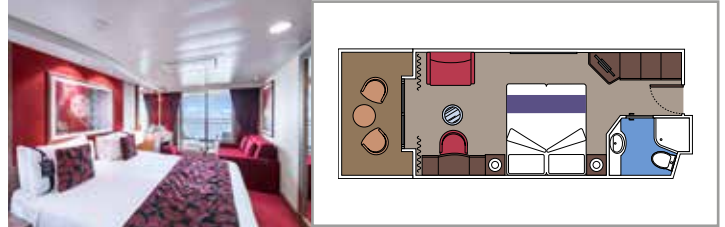

PREMIUM BALCONY

BL2

› Medium deck location