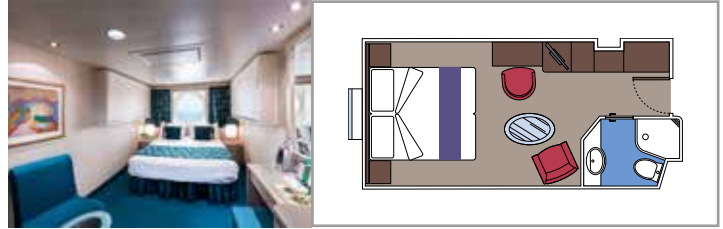

DELUXE OCEAN VIEW

OR1

≈16
5
4

› Low deck location