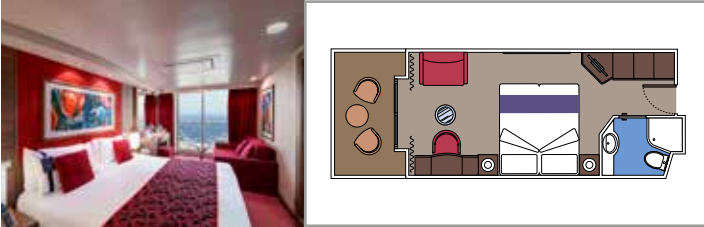

BALCONY

INCLUDED FACILITIES

Sitting area with sofa

Comfortable double bed or single beds (on request)*

Bathroom with shower or bathtub, vanity area with hairdryer

Interactive TV, telephone, safe, minibar and air conditioning

Wifi connection available (for a fee)

*Cabin for guests with disabilities or reduced mobility has only single beds (except cabin 15022 and 15023)

DELUXE BALCONY AUREA

BA

› Best ship position