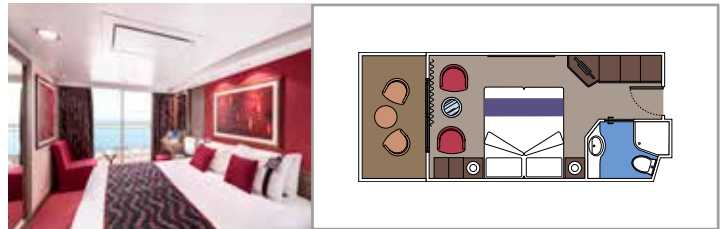

DELUXE BALCONY

BR2

› Medium deck location