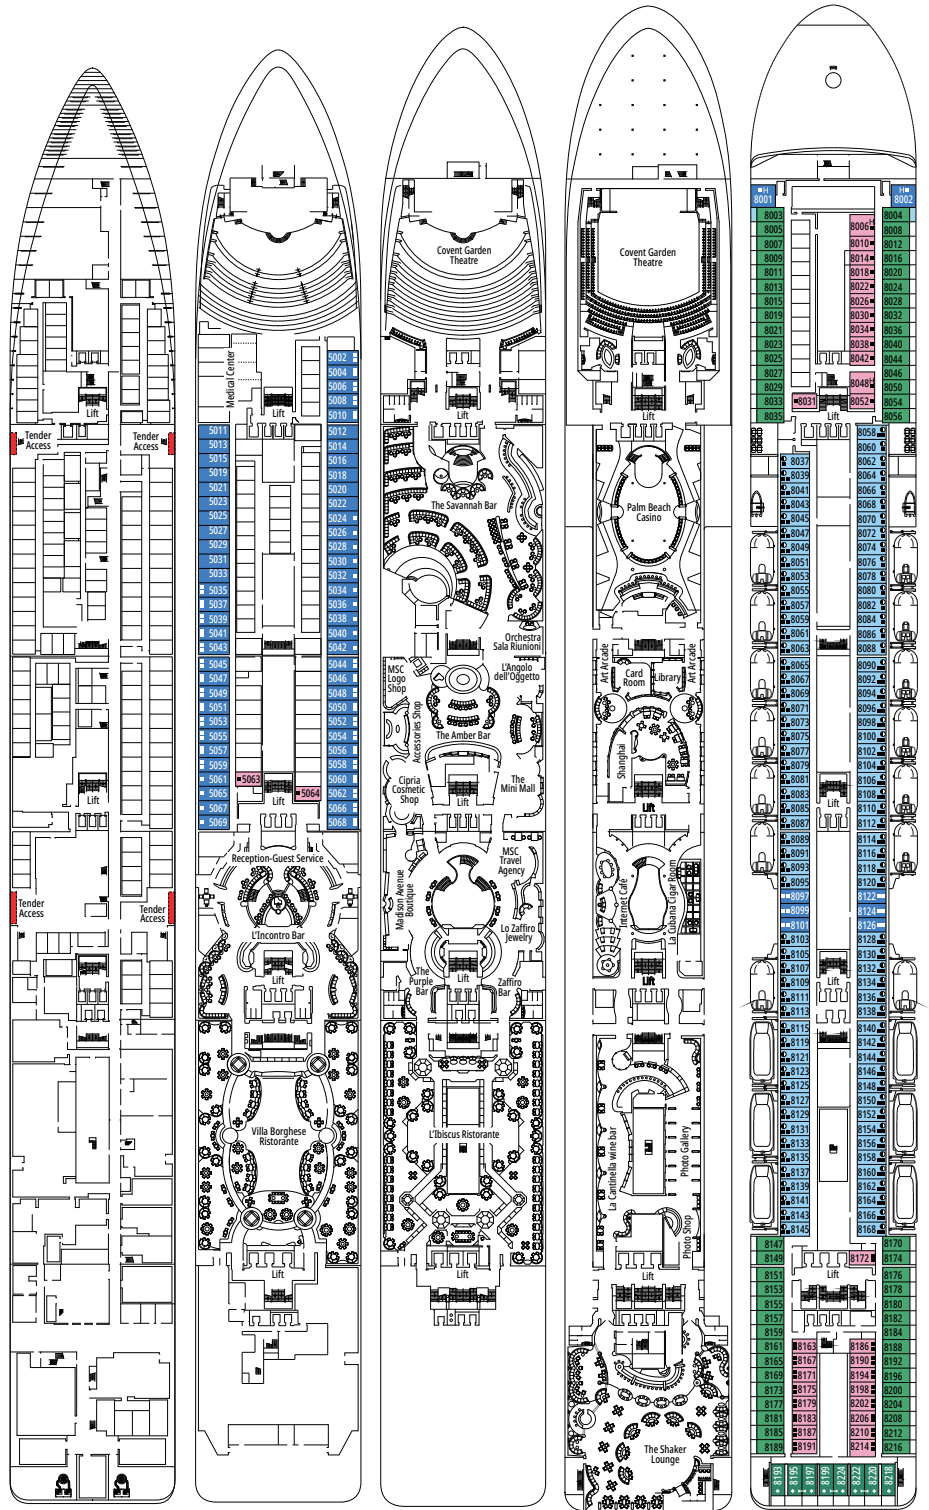

Ship configuration, data and descriptions may be subject to change depending on the season and on the destination and must be verified at the time of booking.