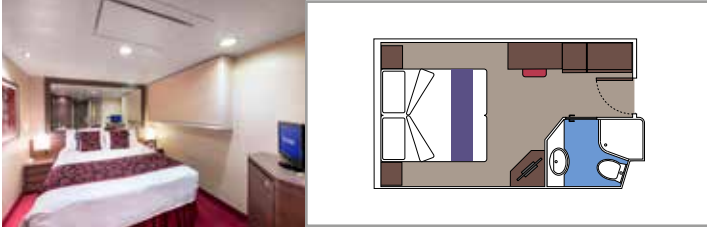

INTERIOR

INCLUDED FACILITIES

Comfortable double or single beds (on request)*

Bathroom with shower, vanity area and hairdryer

Interactive TV, telephone, safe, minibar and air conditioning

Wifi connection available (for a fee)

*Cabin for guests with disabilities or reduced mobility has only single beds

DELUXE INTERIOR

IR2

≈14
12-15
4

› Medium deck location