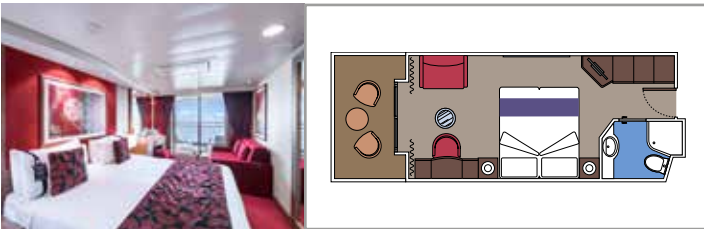

PREMIUM BALCONY

BL1

› Low deck location