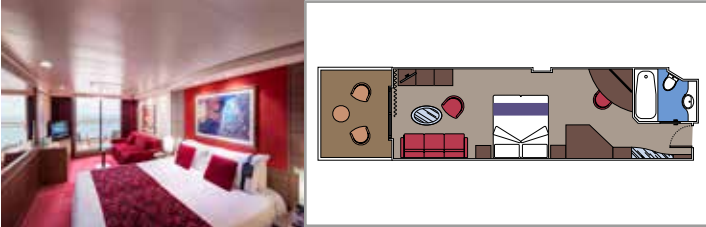

### PREMIUM SUITE AUREA

SL1

 ≈26  ≈4  15  4

The images are representative only. Size, layout and furniture may vary (within the same cabin category).

 Cabin size (m<sup>2</sup>)

 Balcony size (m<sup>2</sup>)