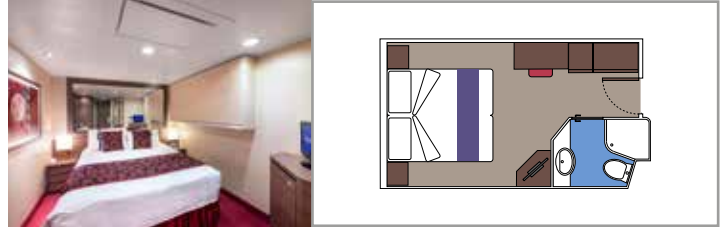

DELUXE INTERIOR

IR1

≈14
5-11
4

› Low deck location

The images are representative only. Size, layout and furniture may vary (within the same cabin category).

Cabin size (m²)

Balcony size (m²)

Deck location

Accommodating up to