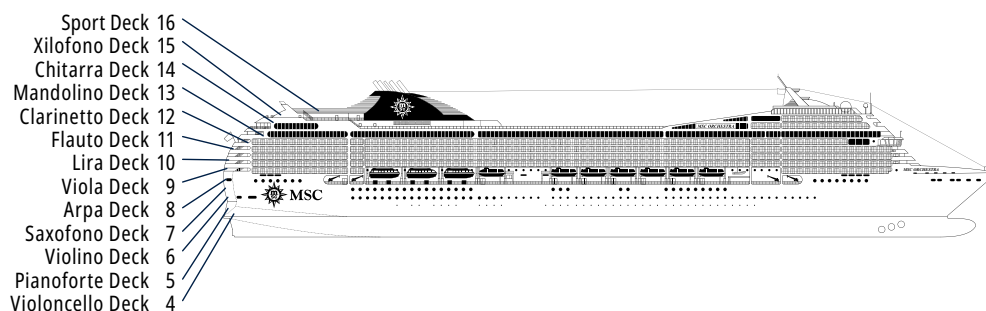

# TECHNICAL CHARACTERISTICS OF THE SHIP

L'INCONTRO RECEPTION

TECHNICAL CHARACTERISTICS OF THE SHIP	
GROSS TONNAGE	92.409
LENGTH / BEAM / HEIGHT	293,80 m / 32,20 m / 59,64 m
DECKS	16, included 13 for guests
LIFTS	13
VOLTAGE (IN CABIN)	110/220 volts
MAXIMUM SPEED	23 knots
STABILIZERS	Stabilized with 2 fins
NUMBER OF PASSENGERS	3.223
NUMBER OF CABINS	1.275, included 17 for guests with disabilities or reduced mobility
CREW MEMBERS	Approx. 987
POOLS	3, included 1 for children
WHIRLPOOLS	7 whirlpool baths
ENVIRONMENTAL TECHNOLOGY	Energy Saving and Monitoring System