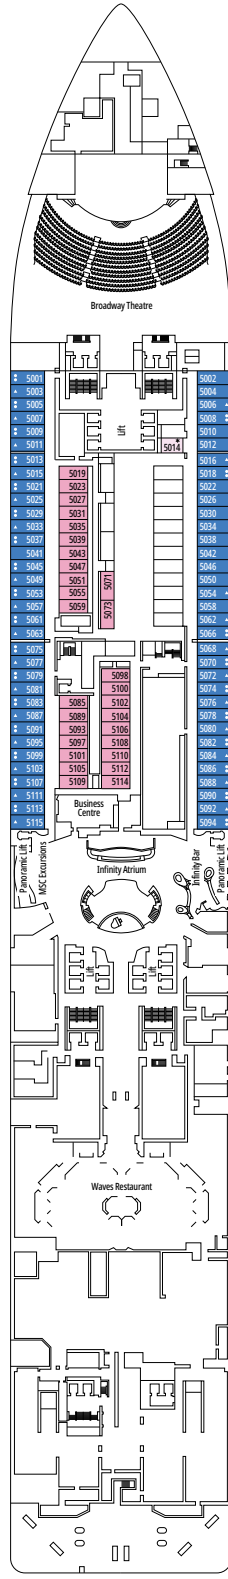

DECK 5
COLOSSEO