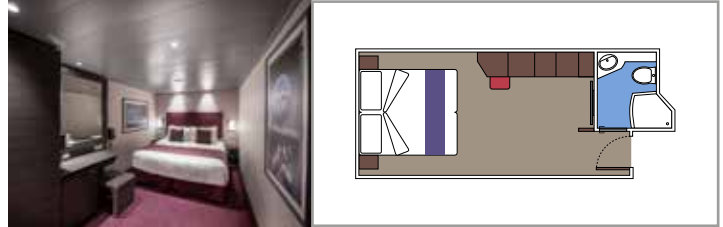

DELUXE INTERIOR

IR1

≈15
5-10
4

› Low deck location