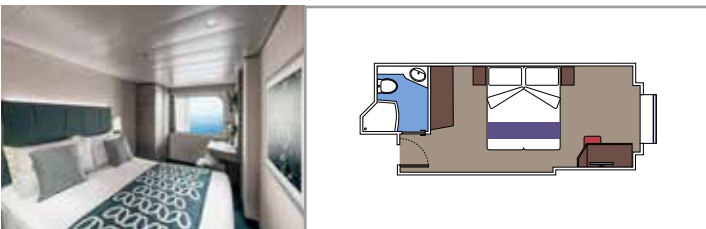

JUNIOR OCEAN VIEW

OM2

≈12
8
2

> Medium deck location