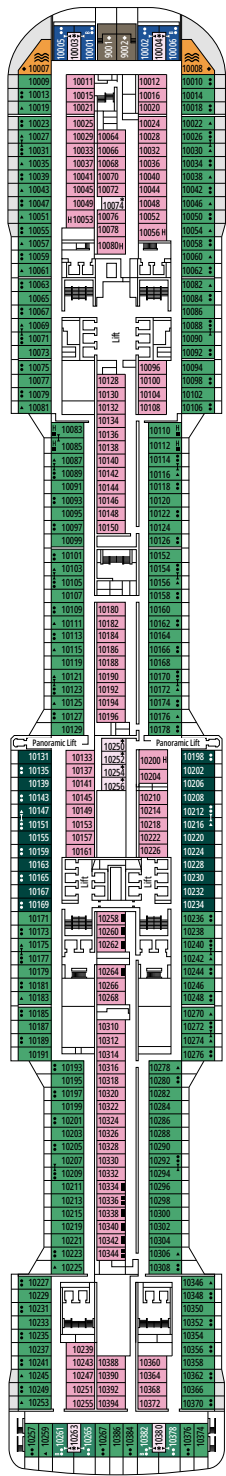

DECK 10
HAGIA SOPHIA