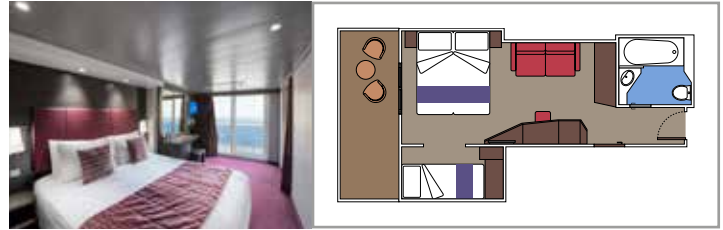

PREMIUM BALCONY

BL1

≈22
≈6
9-10
4

› Low deck location