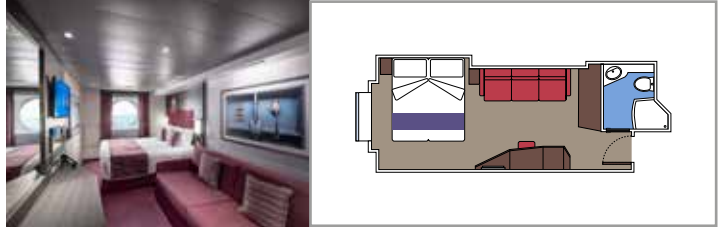

DELUXE OCEAN VIEW

OR1

≈16
5
4

> Low deck location