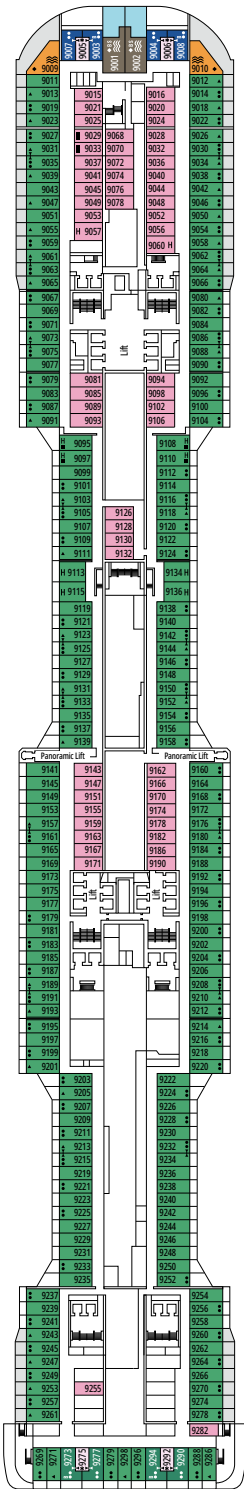

DECK 9
ALHAMBRA