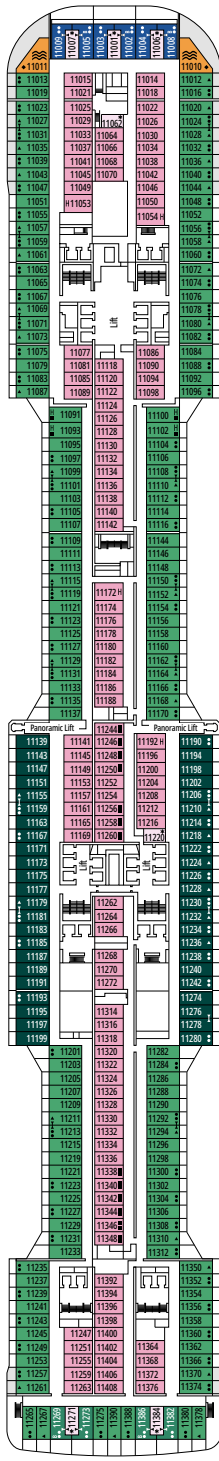

DECK 11
ACROPOLIS