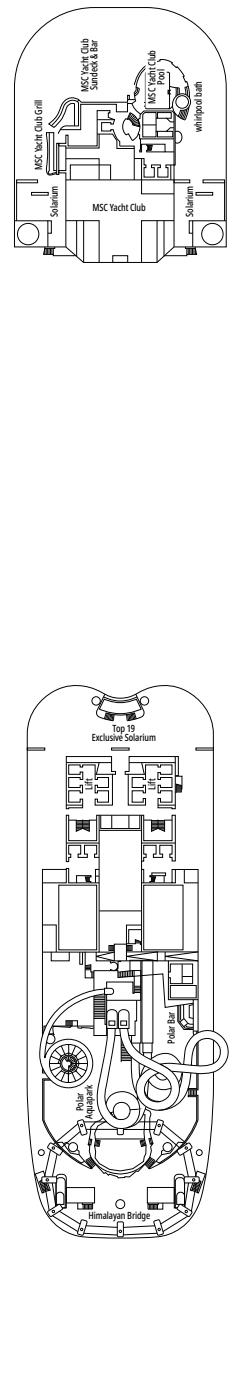

DECK 19
BABYLON