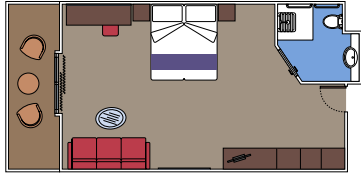

 Cabin size (m²)

 Balcony size (m²)

 Deck location

 Accommodating up to

SUITE AUREA

INCLUDED FACILITIES

- Some Suites have balcony with private whirlpool
- Spacious wardrobe
- Sitting area with double sofa bed
- Comfortable double bed or single beds (on request)
- Bathroom with shower, vanity area with hairdryer
- Interactive TV, telephone, safe, minibar and air conditioning
- Wifi connection available (for a fee)

 Cabin size (m²)

 Balcony size (m²)

 Deck location

 Accommodating up to

BALCONY

INCLUDED FACILITIES

- Sitting area with sofa
- Comfortable double bed or single beds (on request)
- Bathroom with shower or bathtub, vanity area with hairdryer
- Interactive TV, telephone, safe, minibar and air conditioning
- Wifi connection available (for a fee)

 Balcony size (m²)

 Deck location

 Accommodating up to

FACILITIES FOR GUESTS WITH DISABILITIES OR REDUCED MOBILITY

DELUXE INTERIOR FOR GUESTS WITH DISABILITIES OR REDUCED MOBILITY

MSC YACHT CLUB

Available in:

- › **MSC Yacht Club Deluxe Suite (YC1)**
cabin size ≈24m²; balcony size ≈5m²; deck 15

BALCONY

Available in:

- › **Deluxe Balcony (BR3)**
cabin size ≈19m²; balcony size ≈3-14m²; high deck location (deck 13)
- › **Deluxe Balcony (BR2)**
cabin size ≈19m²; balcony size ≈3-14m²; medium deck location (deck 11-12)
- › **Deluxe Balcony (BR1)**
cabin size ≈18-19m²; balcony size ≈3-14m²; low deck location (deck 9-10)
- › **Deluxe Balcony with partial view (BP)**
cabin size ≈19m²; balcony size ≈3-16m²; deck 8-14