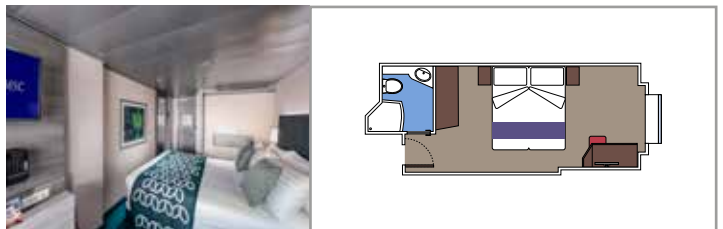

JUNIOR OCEAN VIEW WITH OBSTRUCTED VIEW

OO

≈12
8
2

The images are representative only. Size, layout and furniture may vary (within the same cabin category).

Cabin size (m²)

Balcony size (m²)

Deck location

Accommodating up to