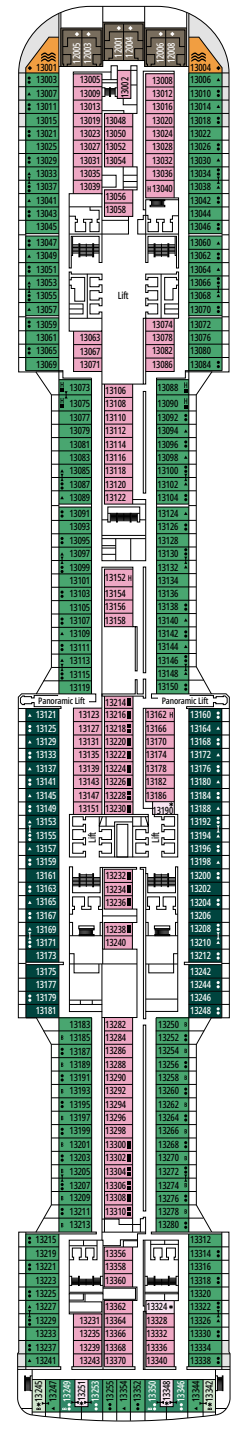

DECK 13
KILIMANGIARO