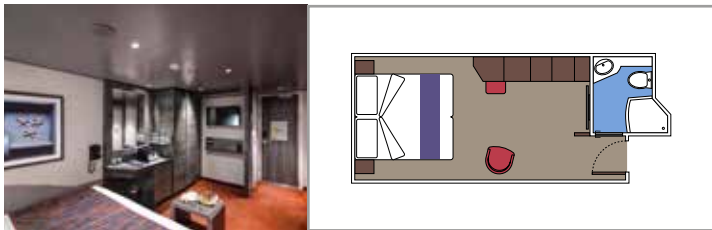

TOP SAIL LOUNGE

MSC YACHT CLUB SUNDECK & BAR

INCLUDED FACILITIES

- Luxury suites with premium interiors
- Some Suites have balcony with private whirlpool
- Spacious wardrobe
- Comfortable double bed or single beds (on request)
- Bathroom with shower and/or bathtub
- Interactive TV, telephone, safe, minibar and air conditioning
- Wifi connection included

- › Sitting area with sofa
- › Spacious wardrobe

MSC YACHT CLUB INTERIOR SUITE YIN

 ≈15
  14-16
  2

- › Spacious wardrobe

The images are representative only. Size, layout and furniture may vary (within the same cabin category).

 Cabin size (m²)

 Balcony size (m²)

 Deck location

 Accommodating up to

SUITE AUREA

INCLUDED FACILITIES

- Some Suites have balcony with private whirlpool
- Spacious wardrobe
- Sitting area with double sofa bed
- Comfortable double bed or single beds (on request)
- Bathroom with shower, vanity area with hairdryer
- Interactive TV, telephone, safe, minibar and air conditioning
- Wifi connection available (for a fee)

 Cabin size (m²)

 Balcony size (m²)

 Deck location

 Accommodating up to

BALCONY

INCLUDED FACILITIES

- Sitting area with sofa
- Comfortable double bed or single beds (on request)
- Bathroom with shower or bathtub, vanity area with hairdryer
- Interactive TV, telephone, safe, minibar and air conditioning
- Wifi connection available (for a fee)