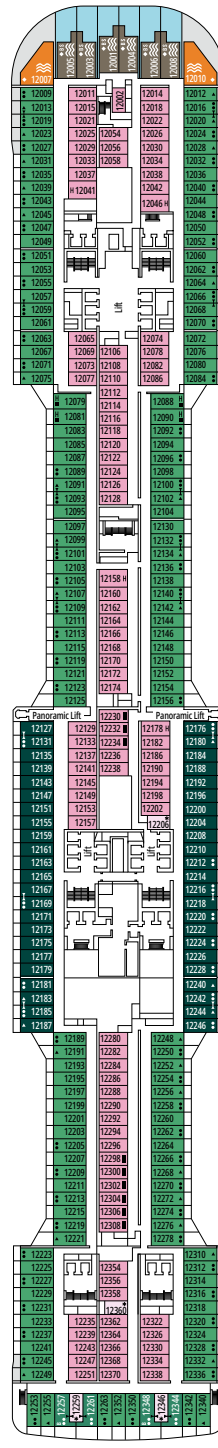

DECK 12
GRAND CANYON