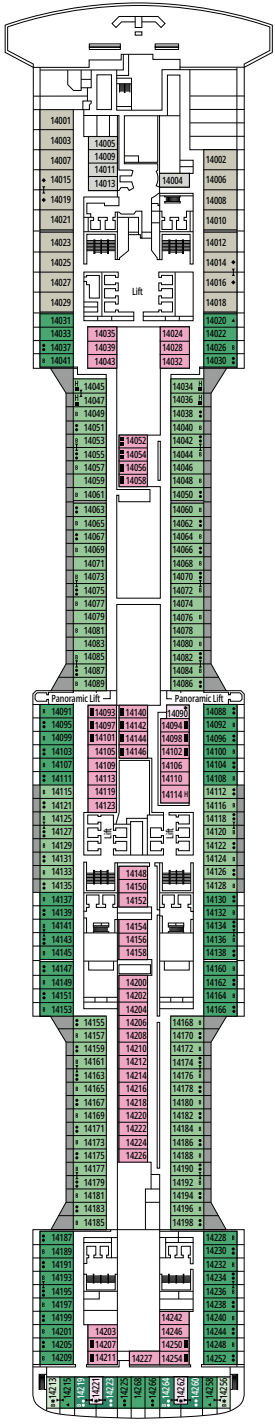

DECK 14
ANGKOR WAT