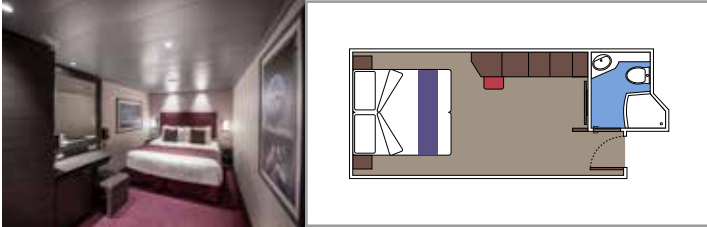

INTERIOR

INCLUDED FACILITIES

Comfortable double bed or single beds (on request)

Bathroom with shower, vanity area with hairdryer

Interactive TV, telephone, safe, minibar and air conditioning

Wifi connection available (for a fee)

DELUXE INTERIOR

IR2

≈15
11-14
4

› Medium deck location