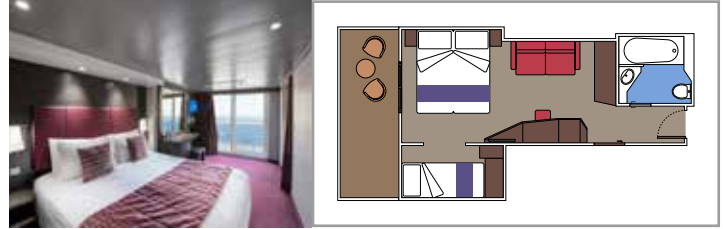

PREMIUM BALCONY

BL3

≈22
≈6
13-14
4

› High deck location