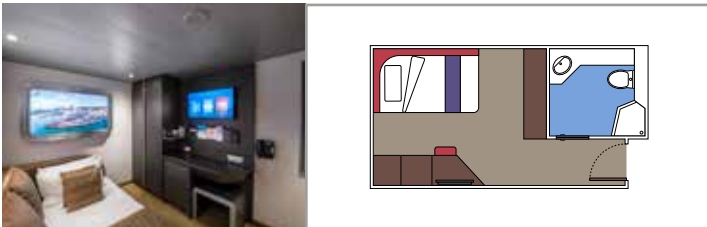

STUDIO INTERIOR

IS

≈10
5-14
1

› Single use

The images are representative only. Size, layout and furniture may vary (within the same cabin category).

Cabin size (m²)

Balcony size (m²)

Deck location

Accommodating up to