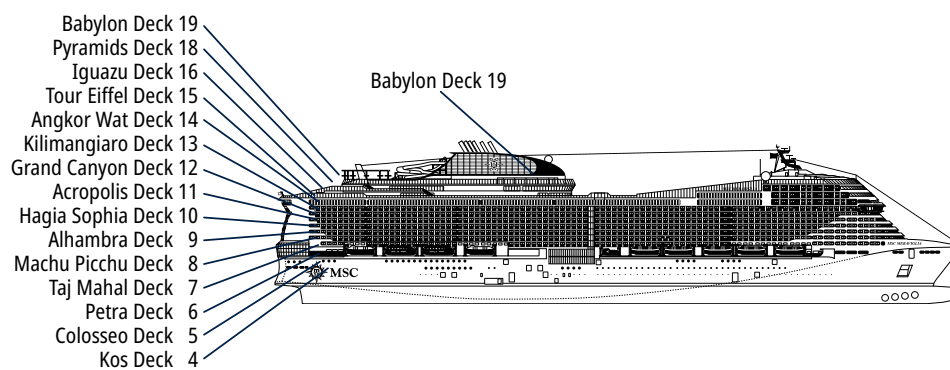

MSC MERAUVIGLIA

TECHNICAL SHEET

TECHNICAL CHARACTERISTICS OF THE SHIP

GALLERIA MERAVIGLIA

TECHNICAL CHARACTERISTICS OF THE SHIP	
GROSS TONNAGE	171.598
LENGTH / BEAM / HEIGHT	315,83 m / 43 m / 75,5 m
SURFACE AREA	450.000 m ² , included 33.000 m ² public areas
PUBLIC AREA RATIO	10,5 m ² per passenger
DECKS	19, included 15 for guests
LIFTS	32, included 19 for guests (2 panoramic and 1 for the MSC Yacht Club)
VOLTAGE (IN CABIN)	110/220 volts
MAXIMUM SPEED	22,89 knots
STABILISERS	Stabilized with 2 fins
NUMBER OF PASSENGERS	5.642
NUMBER OF CABINS	2.214, included 55 for guests with disabilities or reduced mobility
CREW MEMBERS	Approx. 1.608
POOLS	4, included 1 with sliding roof and 1 for the MSC Yacht Club
WHIRLPOOLS	9 whirlpool baths
ENVIRONMENTAL TECHNOLOGY	AWT-Advanced Water Treatment, Energy Saving & Monitoring System, Scrubbers and LED technology

CONFERENCE ROOMS	Stage / Dance floor surface (m ²)		Seats	Surface (m ²)	Deck
ATTIC CLUB	21,20	42,90	55	70	18 Pyramids
BROADWAY THEATRE	217		985	1.000	5 Colosseo / 6 Petra
BUSINESS CENTRE			58	67	5 Colosseo
CAROUSEL LOUNGE	47,90		413	1.100	7 Taj Mahal
SKY LOUNGE	25,20		180	630	18 Pyramids