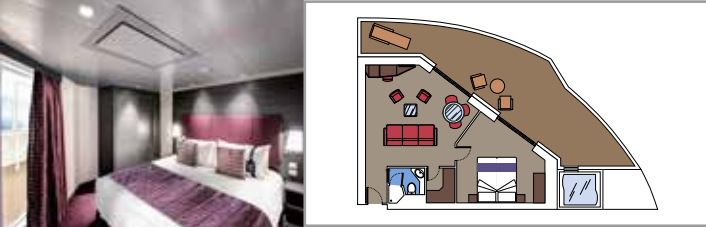

- › Sitting area with sofa
- › Spacious wardrobe

MSC YACHT CLUB INTERIOR SUITE YIN

 ≈15
  14-16
  2

- › Spacious wardrobe

The images are representative only. Size, layout and furniture may vary (within the same cabin category).

 Cabin size (m²)

 Balcony size (m²)

 Deck location

 Accommodating up to

SUITE AUREA

INCLUDED FACILITIES

- Some Suites have balcony with private whirlpool
- Spacious wardrobe
- Sitting area with double sofa bed
- Comfortable double bed or single beds (on request)
- Bathroom with shower, vanity area with hairdryer
- Interactive TV, telephone, safe, minibar and air conditioning
- Wifi connection available (for a fee)

GRAND SUITE AUREA WITH TERRACE AND WHIRLPOOL

SXJ

 ≈39
  ≈36
  12
  4

- > Large angle balcony with private whirlpool bath
- > Walk-in wardrobe
- > Sitting area with double sofa bed

PREMIUM SUITE AUREA WITH TERRACE AND WHIRLPOOL

 Cabin size (m²)

 Balcony size (m²)

 Deck location

 Accommodating up to

BALCONY

INCLUDED FACILITIES

- Sitting area with sofa
- Comfortable double bed or single beds (on request)
- Bathroom with shower or bathtub, vanity area with hairdryer
- Interactive TV, telephone, safe, minibar and air conditioning
- Wifi connection available (for a fee)