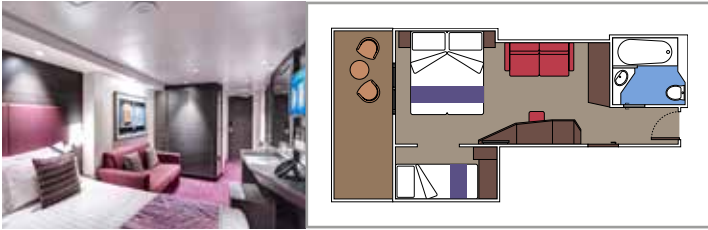

PREMIUM BALCONY

BL2

≈22
≈6
11-12
4

› Medium deck location