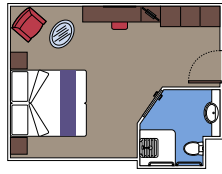

INTERIOR

Available in:

- › **Deluxe Interior (IR2)**
  cabin size ≈19m²; medium deck location (deck 11-14)
- › **Deluxe Interior (IR1)**
  cabin size ≈19m²; low deck location (deck 8-10)

The images are representative only; the size, layout and furniture may vary (within the same cabin category).

FACILITIES FOR GUESTS WITH DISABILITIES OR REDUCED MOBILITY

Cabin door width	86 cm
Bathroom door width	90 cm
Size of cabin (floor space)	from ≈ 18 to 21 m²
Size of bathroom	3,1 m²
Is there a fold-down seat in the shower?	Yes
Height of seat from the floor	44 cm
Does the WC seat have grab rails?	Yes
Are wheelchairs available on board?	In limited numbers*
Are all decks/public areas accessible?	Yes
Are all lifeboats wheelchair-accessible?	No**
Do the lifts have deck indicators?	Visual, Audio & Braille
Can severely visually impaired/blind guests be catered for on the cruise?	Only with full-time carer

*Only for embarkation, disembarkation and emergencies.

**In the event of an emergency, dedicated personnel will help guests with disabilities or reduced mobility to board lifeboats.