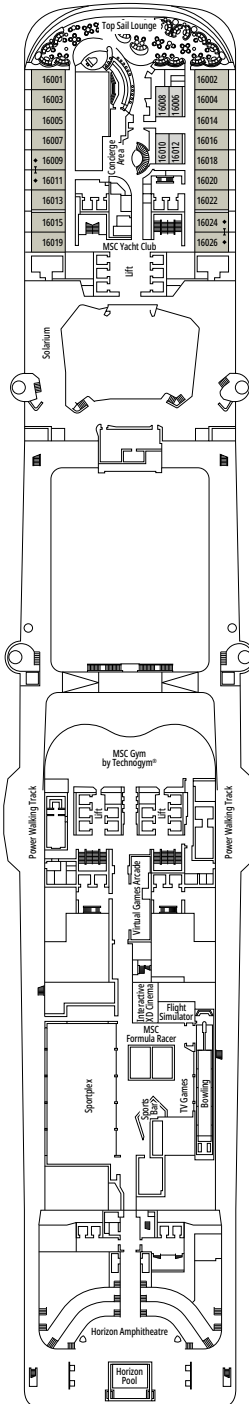

DECK 14
ANGKOR WAT

DECK 19
BABYLON