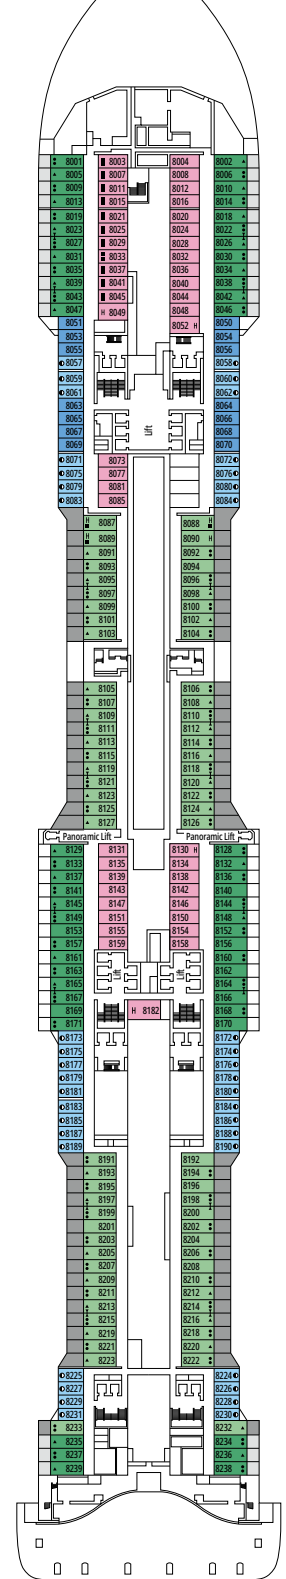

DECK 8
MACHU PICCHU