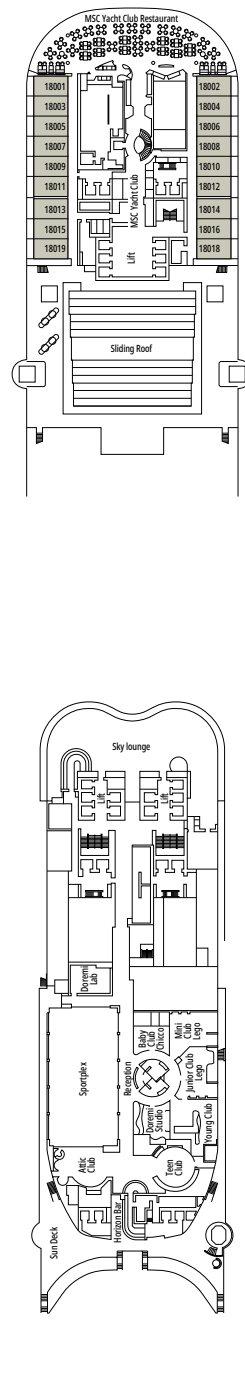

DECK 14
ANGKOR WAT

DECK 19
BABYLON