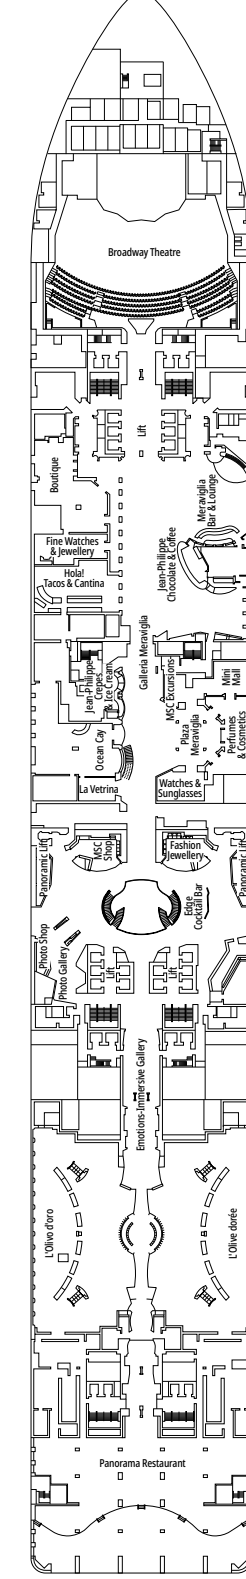

DECK 6
PETRA