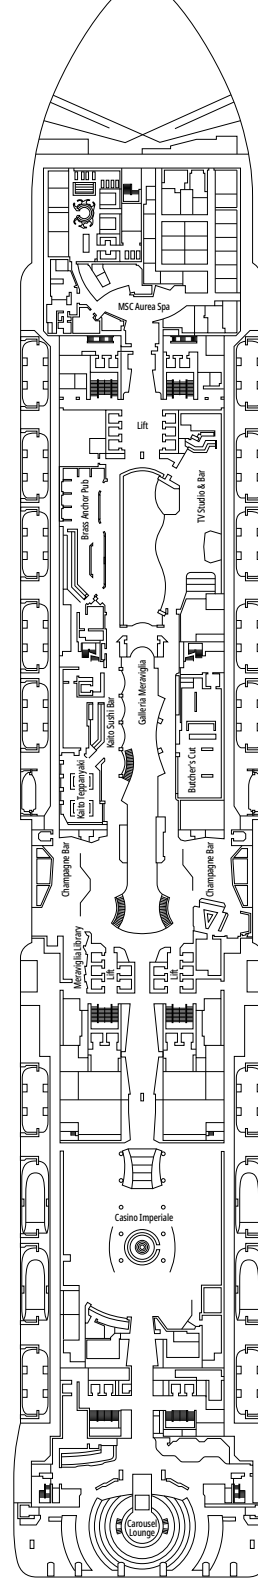

DECK 7
TAJ MAHAL