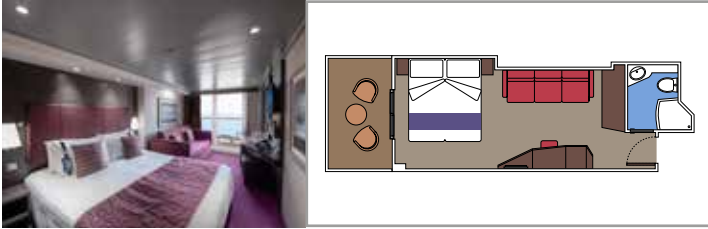

BALCONY

INCLUDED FACILITIES

- Sitting area with sofa
- Comfortable double bed or single beds (on request)
- Bathroom with shower or bathtub, vanity area with hairdryer
- Interactive TV, telephone, safe, minibar and air conditioning
- Wifi connection available (for a fee)

DELUXE BALCONY AUREA

BA

≈17
≈4
10-13
4

› Best ship position