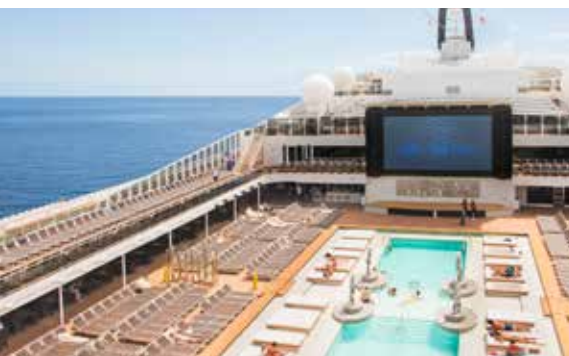

ON MSC MERAVIGLIA THE TECHNOLOGY IS AT THE SERVICE OF THE ART OF HOSPITALITY.

With **MSC for Me**, Guests can stay in touch with their family and friends and get all the information, advice and inspiration they'll need, whenever and wherever they need for free through their mobile app, in cabin smart TV, interactive touchscreens or **MSC for Me** wristbands. For using the mobile app, Guests just need to connect to the free onboard WIFI network to enjoy it all – an internet package is not required!

ATMOSPHERE POOL

CAROUSEL LOUNGE