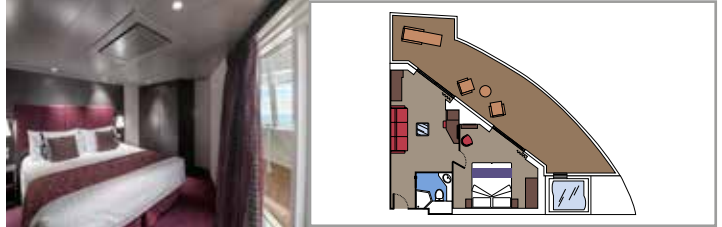

 Cabin size (m²)

 Balcony size (m²)

 Deck location

 Accommodating up to

SUITE AUREA

INCLUDED FACILITIES

- Some Suites have balcony with private whirlpool
- Spacious wardrobe
- Sitting area with double sofa bed
- Comfortable double bed or single beds (on request)
- Bathroom with shower, vanity area with hairdryer
- Interactive TV, telephone, safe, minibar and air conditioning
- Wifi connection available (for a fee)

GRAND SUITE AUREA WITH TERRACE AND WHIRLPOOL

SXJ

 ≈39
  ≈36
  12
  4

- > Large angle balcony with private whirlpool bath
- > Walk-in wardrobe
- > Sitting area with double sofa bed

PREMIUM SUITE AUREA WITH TERRACE AND WHIRLPOOL

SLJ

 ≈27
  ≈26-30
  9-13
  4

- > Angle balcony with private whirlpool bath
- > Spacious wardrobe
- > Sitting area with double sofa bed

The images are representative only. Size, layout and furniture may vary (within the same cabin category).

 Cabin size (m²)

 Balcony size (m²)

 Deck location

 Accommodating up to

BALCONY

INCLUDED FACILITIES

- Sitting area with sofa
- Comfortable double bed or single beds (on request)
- Bathroom with shower or bathtub, vanity area with hairdryer
- Interactive TV, telephone, safe, minibar and air conditioning
- Wifi connection available (for a fee)