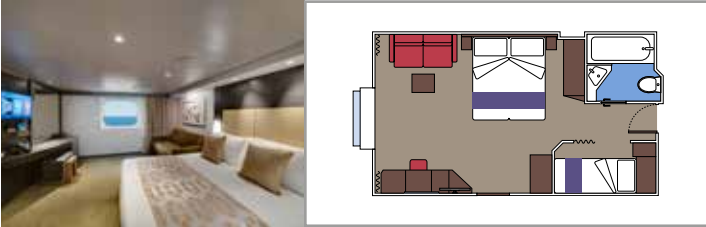

OCEAN VIEW

INCLUDED FACILITIES

- Window with sea view
- Relaxing armchair
- Comfortable double bed or single beds (on request)
- Bathroom with shower, vanity area with hairdryer
- Interactive TV, telephone, safe, minibar and air conditioning
- Wifi connection available (for a fee)

PREMIUM OCEAN VIEW

OL2

≈22
9-11
4

> Medium deck location