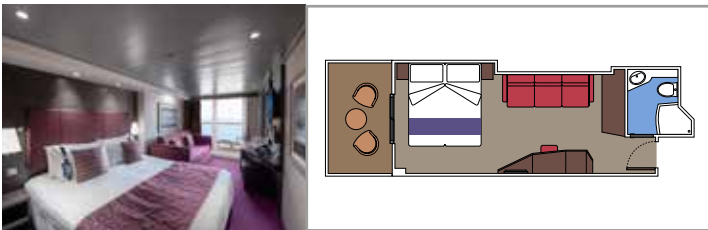

DELUXE BALCONY

BR3

≈17
≈4
13-14
4

› High deck location