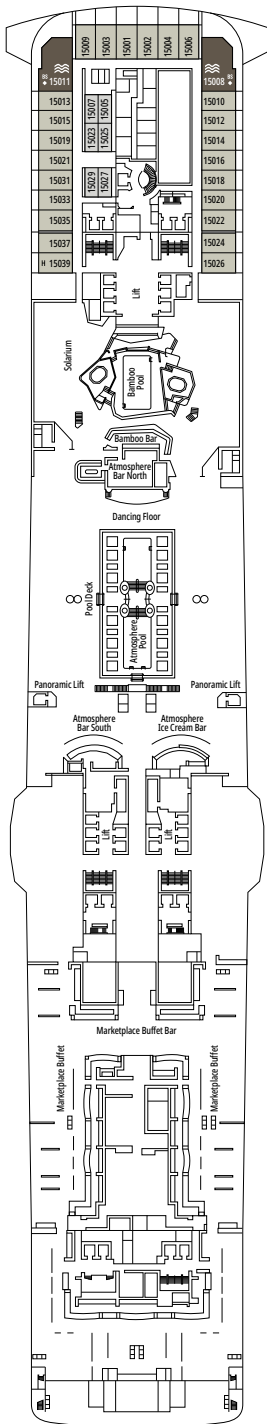

DECK 14
ANGKOR WAT

DECK 19
BABYLON