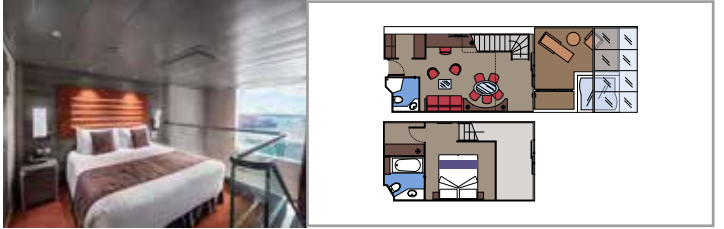

MSC YACHT CLUB DUPLEX SUITE WITH WHIRLPOOL YJD

≈59
≈23
9-12
4

- › Balcony with dining table and private whirlpool bath
- › Easy access to the MSC Yacht Club areas
- › Two-deck-high cabin

Main level:

- › Open living/dining room with sofa that converts to double bed
- › Bathroom with shower

Second level:

- › Master bedroom with double bed which can be converted into two single beds (on request)
- › Two walk-in wardrobes
- › Bathroom with bathtub