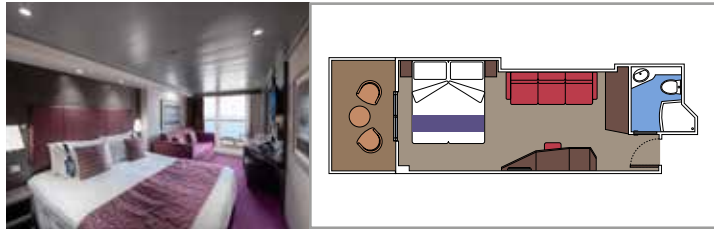

DELUXE BALCONY BR1

≈17
≈4
8-10
4

› Low deck location