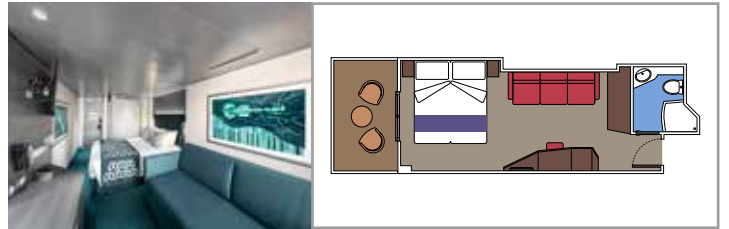

DELUXE BALCONY WITH PARTIAL VIEW BP

≈17
≈4
8-14
4