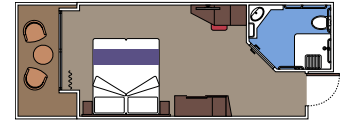

 Cabin size (m²)

 Balcony size (m²)

 Deck location

 Accommodating up to

SUITE AUREA

INCLUDED FACILITIES

- Some Suites have balcony with private whirlpool
- Spacious wardrobe
- Sitting area with double sofa bed
- Comfortable double bed or single beds (on request)
- Bathroom with shower, vanity area with hairdryer
- Interactive TV, telephone, safe, minibar and air conditioning
- Wifi connection available (for a fee)

 Cabin size (m²)

 Balcony size (m²)

 Deck location

 Accommodating up to

BALCONY

INCLUDED FACILITIES

- Sitting area with sofa
- Comfortable double bed or single beds (on request)
- Bathroom with shower or bathtub, vanity area with hairdryer
- Interactive TV, telephone, safe, minibar and air conditioning
- Wifi connection available (for a fee)

 Balcony size (m²)

 Deck location

 Accommodating up to

FACILITIES FOR GUESTS WITH DISABILITIES OR REDUCED MOBILITY

DELUXE INTERIOR FOR GUESTS WITH DISABILITIES OR REDUCED MOBILITY

MSC YACHT CLUB

Available in:

- › **MSC Yacht Club Deluxe Suite (YC1)**
cabin size ≈24m²; balcony size ≈5m²; deck 15

BALCONY

Available in:

- › **Deluxe Balcony (BR3)**
cabin size ≈19m²; balcony size ≈3-14m²; high deck location (deck 13)
- › **Deluxe Balcony (BR2)**
cabin size ≈19m²; balcony size ≈3-14m²; medium deck location (deck 11-12)
- › **Deluxe Balcony (BR1)**
cabin size ≈18-19m²; balcony size ≈3-14m²; low deck location (deck 9-10)
- › **Deluxe Balcony with partial view (BP)**
cabin size ≈19m²; balcony size ≈3-16m²; deck 8-14