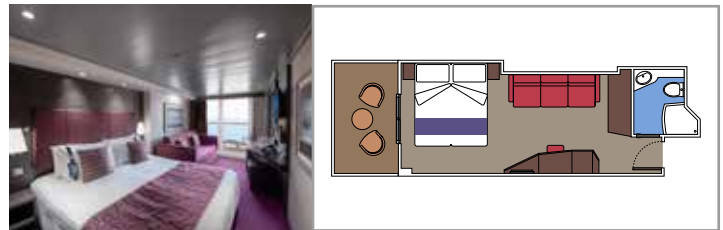

DELUXE BALCONY

BR2

≈17
≈4
11-12
4

› Medium deck location

The images are representative only. Size, layout and furniture may vary (within the same cabin category).

Cabin size (m²)

Balcony size (m²)

Deck location

Accommodating up to